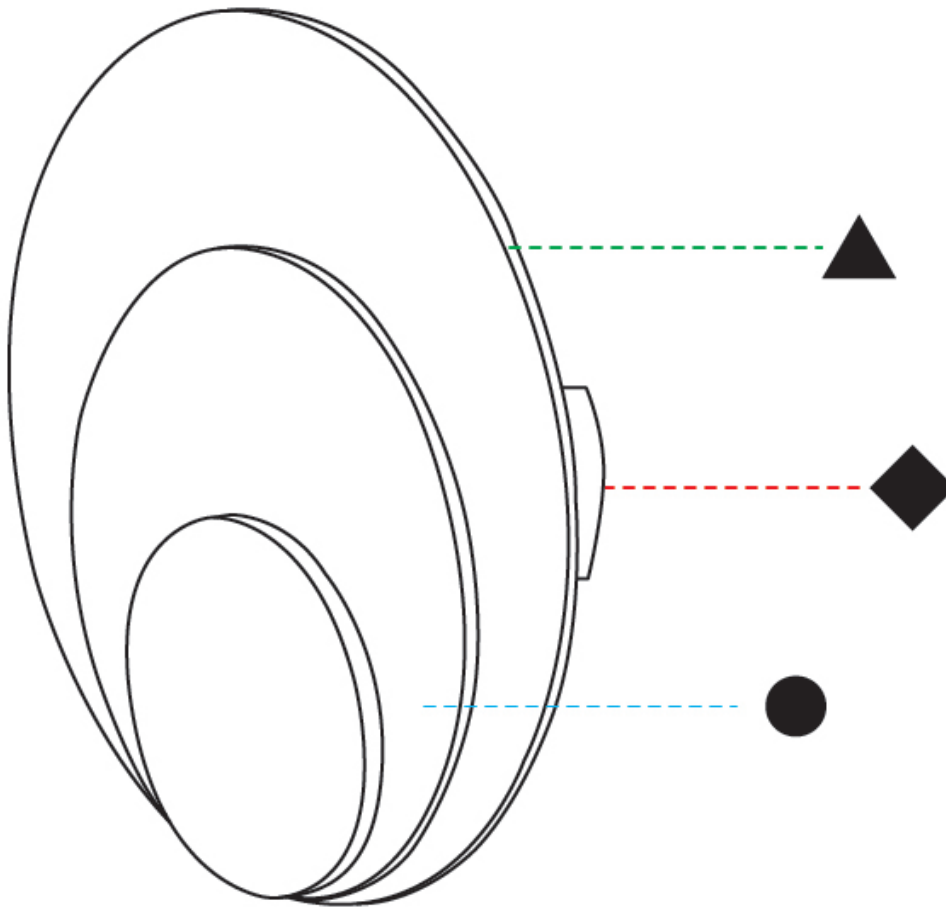

LUOMU 5 SURFACE

D72028-

PROJECT	_____
TYPE	_____
SPECIFIER	_____
QUANTITY	_____
DATE	_____

D